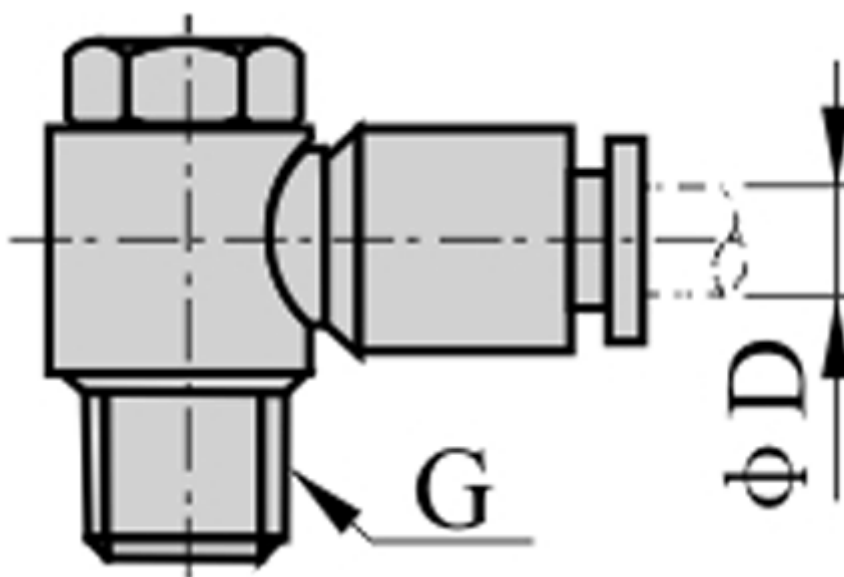

Data Sheet

Article number: 58EPH604

Description: Fitting EPH604 Banjo connector
Male thread 1/2", tube diameter 6

Measures

D = 6
Thread = 1/2"